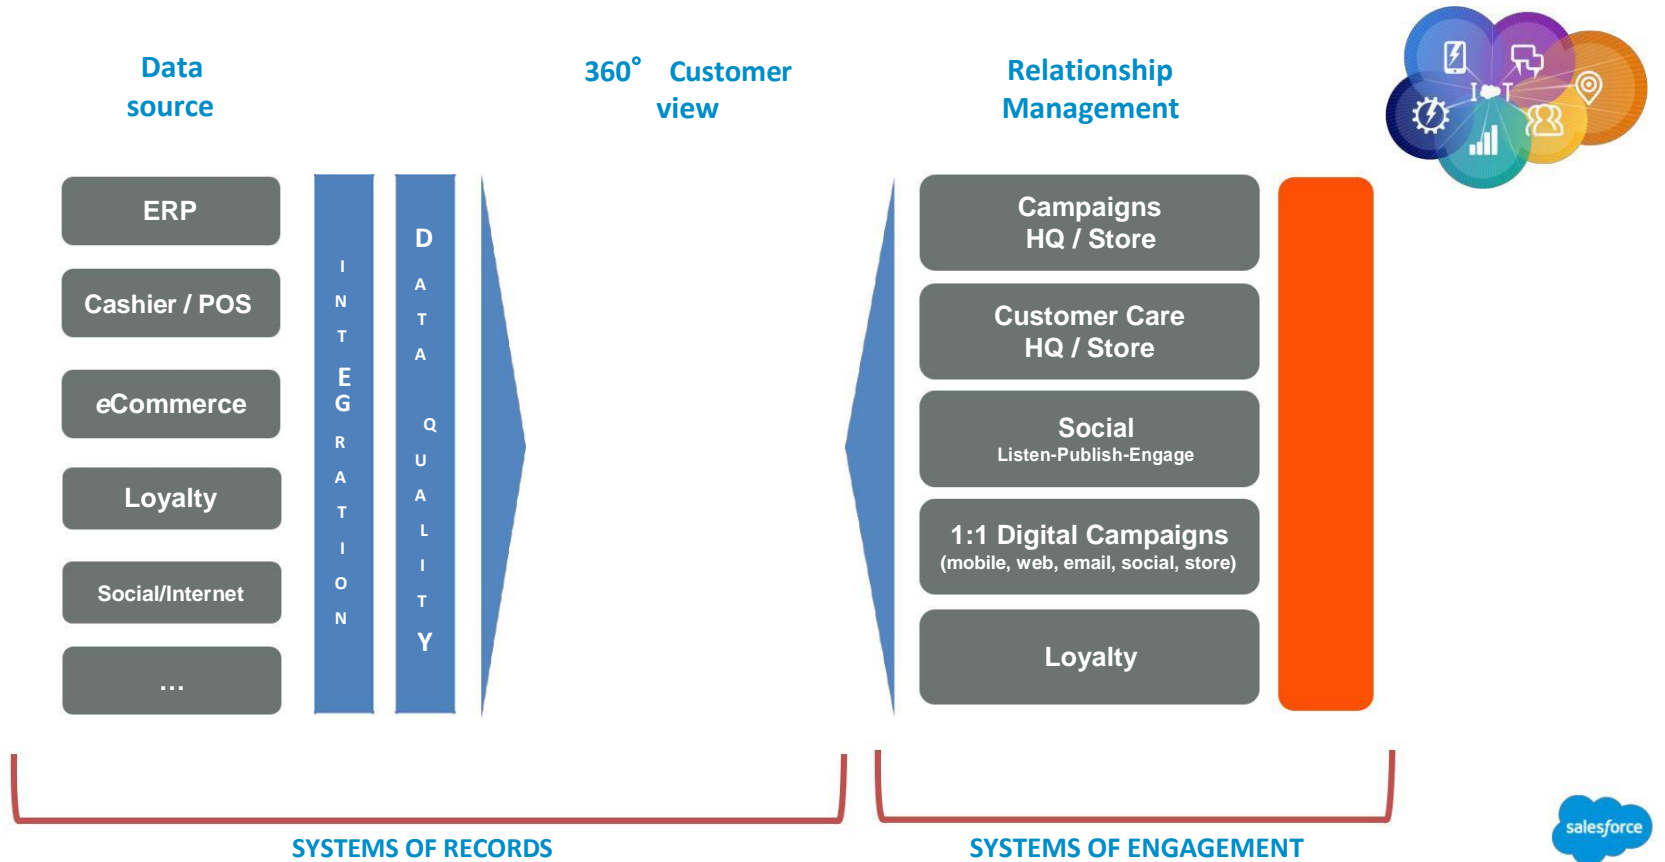

App Cloud

- Platform implementation Partner with Force.com and Heroku
- #1 Platform as a Service (PaaS)
- Easily build Enterprise Apps for Employees, Clients, and Partners

IoT Cloud

- Piloting phase
- Connecting data from Customer products to the rest of Salesforce
- Generating new business
- Differentiating Customer Service

ISV

- ISV Partner since 2013
- App for CPG Manufacturers
- Retail Execution & Order Taking
- Mobile: iOS, Android, Windows8
- Developed on the Salesforce1 Mobile App

The Customer Success Platform: our vision